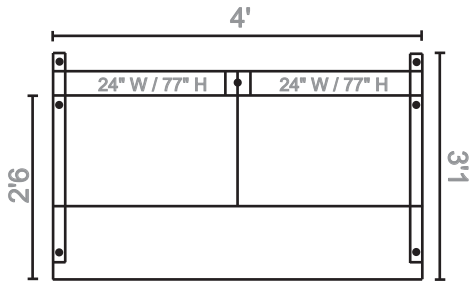

Assembly Number: MILTS-27214-GY

Dimensions: 48" W x 77 3/16" H x 37" D

Shipping Wt: 367

Weight Capacity: 3500 lbs

Color of Worksurface: Grey Nebula

Color of DuraFrame: Grey

Qt Parts

Description