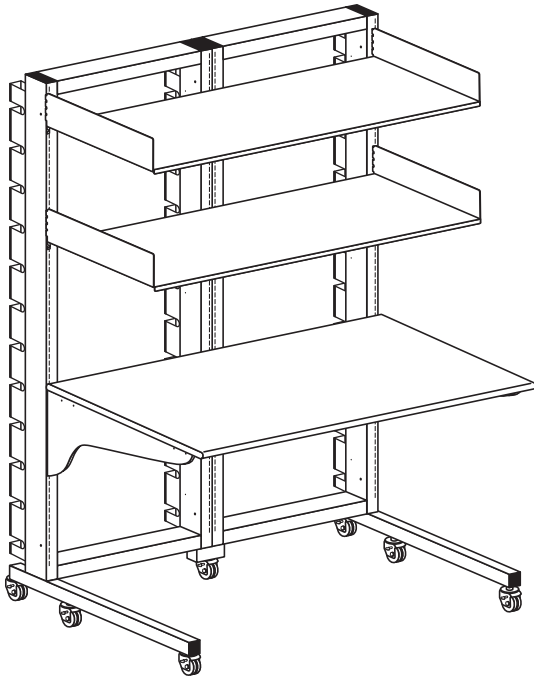

Assembly Number: MILTS-27214-GY

Dimensions: 48" W x 77 3/16" H x 37" D

Shipping Wt: 367

Weight Capacity: 3500 lbs

Color of Worksurface: Grey Nebula

Color of DuraFrame: Grey

Qt Parts

Description

2	MILTS-10087-GY	24"W x 77"H Duraframe
1	MILTS-17040-GY	34"L Legs, pair
1	MILTS-17041-GY	Center Leg, for Dual Frame
1	MILTS-72022-XX	Casters, set of 6
1	MILTS-72003-XX	Caster, one
1	MILTS-55086-GY	48"W x 30"D Worksurface
1	MILTS-65070-GY	Cantilever Bracing, Dual Frame
2	MILTS-50104-GY	48"W x 20"D Server Shelf
6	MILTS-70067-GY	36"L Quik-Touch Cable Management
4	MILTS-70069-GY	18"L Quik-Touch Cable Management
1	MIPWR-83112-XX	Surge Suppressor - 7 outlet

Product Highlights

- Up to 4,500 lbs (2,043 kg) weight capacity keeps equipment safe
- Organize your equipment and tools for convenient access
- Easy assembly and modularity allows you to add additional units to create multiple workstations
- Front and Rear mounting slots allow component adjustability in 1- inch increments on both sides of frame
- Server shelves easily hold up to 500 pounds of equipment.
- Lockable casters enable quick system relocation
- All frame-mounted components have safety lock features
- Patented Quik-Touch cable management system, individually hinged sections to provide one-touch access.
- Rugged, durable construction and an Industry-leading warranty